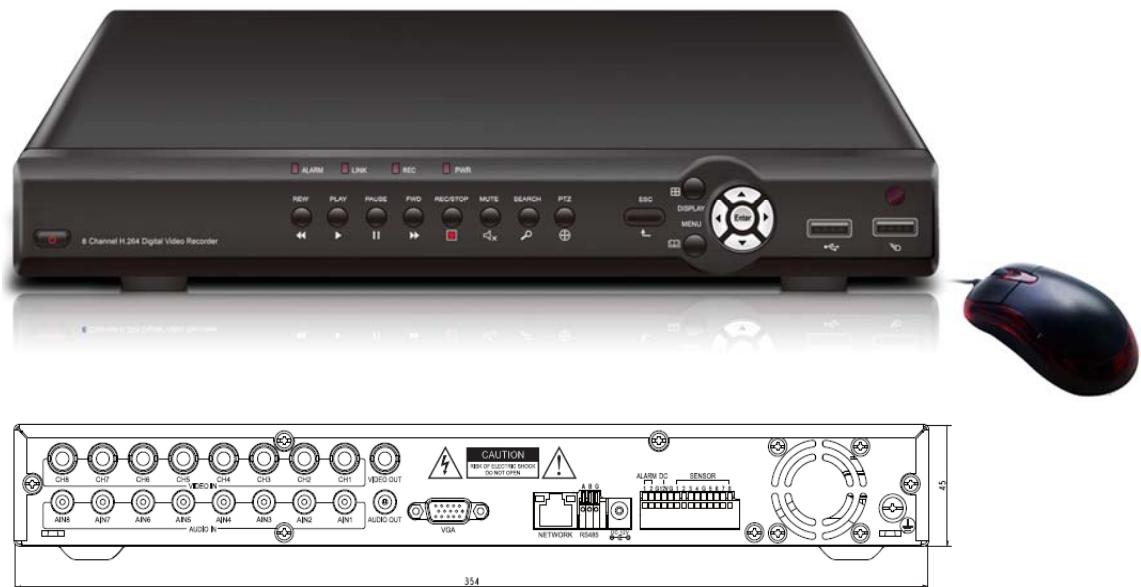

# HV-6404V

## 4CH H.264 Stand-Alone Network DVR

### Features

- ◆ Adopts the standard Main profile H.264 compression technology, D1 and CIF can be adjusted supports 4ch recording, Network transmission, and playback simultaneously
- ◆ Support dual-stream transmission for all channels
- ◆ Support Multiplex operation: live, record, playback, backup, network transmission, mobile phone surveillance
- ◆ Support backup with USB Flash Disk, Movable hard disc writer, Network
- ◆ Support 1channel. Main output, 1channel. VGA output
- ◆ Support password watermark function to avoid data modification
- ◆ Support Action with Alarm and pre-alarm recording function
- ◆ Support Email alarm
- ◆ Mobile phone surveillance (Win CE/Symbian/iPhone/Blackberry)
- ◆ Support Multi-language OSD
- ◆ Support mouse, remoter controller, panel operating